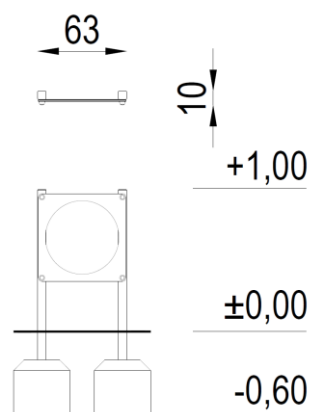

TECHNICAL DATA:

1 set = 1 pc

Device dimensions: 0,63 x 0,10m
 Device height: 1,00m
 Foundations depth: -0,60m

The device is intended only for dog training.
 The device is **not intended** for human use.

It is recommended to place the device on a grass surface.
 The surface under the whole device should be homogeneous.

Projection and device view

MATERIALS:

Supporting posts: steel profiles, galvanized, powder coated in gray
 Roofing elements: anty-slip waterproof plywood, elements made of HDPE sheet
 Foundations: concrete min. C12/15 standard