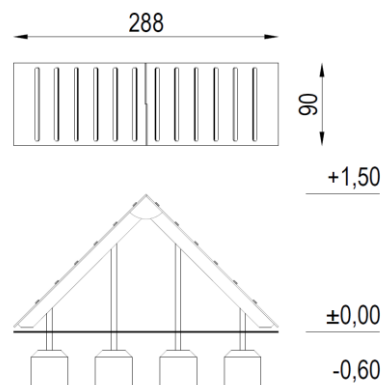

TECHNICAL DATA:

1 set = 1 pc

Device dimensions: 2,88 x 0,90m
 Device height: 1,50m
 Foundations depth: -0,60m

The device is intended only for dog training.
 The device is **not intended** for human use.

It is recommended to place the device on a grass surface.
 The surface under the whole device should be homogeneous.

Projection and device view

MATERIALS:

Supporting posts: steel profiles, galvanized, powder coated in gray
 Horizontal construction: impregnated wooden beams
 Roofing elements: anti-slip waterproof plywood, elements made of HDPE sheet
 Foundations: concrete min. C12/15 standard