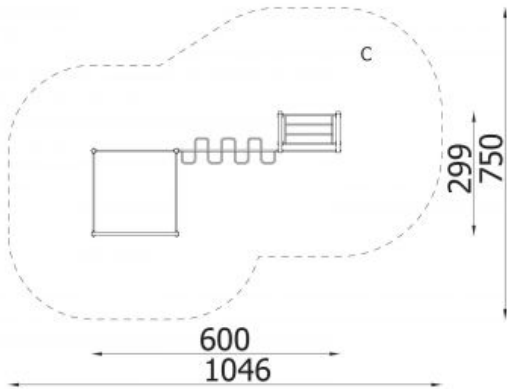

Model type	Solitaire
Serial number	1523
Equipment name	Street workout 08

Join the action!

Product line	Action Streetworkout Solitair
Age range	10 - 99
Unit measurements	299cm x 600cm x 382cm
Required surface area	750cm x 1046cm
Impact area	60m ²
Free height of fall	234cm
Material	Bearing posts made of square steel profiles with a cross 90x90 mm, fixed direct in the ground. Bars made of steel pipes with diameter of 42.4 mm and 33.7 mm. All fittings and connectors are weather and UV resistant. Steel elements are protected against corrosion with zinc layer and powder paint coating.
Heaviest part	kg
Largest part	cm - cm
Spare parts	None
Installation time without grondwork	4 hour(s) / 2 person(s)
Special tools	None
Anchoring	Posts are directly 80 cm longer and will be installed 80 cm under ground level. Concrete is needed for more stability.
Remarks	