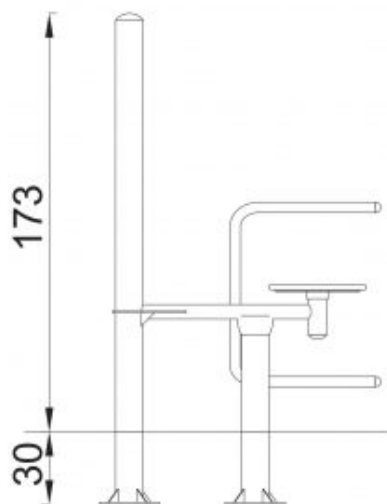

NOVUM

4422WO

Description

"Device functions: It strengthens the muscles of the waist and hips, shapes the whole body.

Method of use: Sit firmly on the seat. Grasp the handle with both hands and do the constant movement to the right and left."

Model type	Solitair
Serial number	4422WO
Equipment name	Sitting Twister

Join the action!

Product line	Action Outdoor Fitness Solitair
Age range	10 - 99
Unit measurements	62cm x 111cm x 205cm
Required surface area	400cm x 350cm
Impact area	14m ²
Free height of fall	0cm
Material	Powder coated zinc layer steel. Pole is made of a steel tubes diameter 114 mm. Holders and other tube elements are made of steel tube diameter 40 mm, 3,2 mm thickness. Seats: weather resistant HDPE. Pedals: stainless steel.
Heaviest part	0kg
Largest part	0cm - 0cm
Spare parts	Available
Installation time without grondwork	2 hour(s) / 2 person(s)
Special tools	Included
Anchoring	Equipment will be installed 30 cm under ground level on a concrete foundation. Extra concrete is needed for more stability
Remarks	