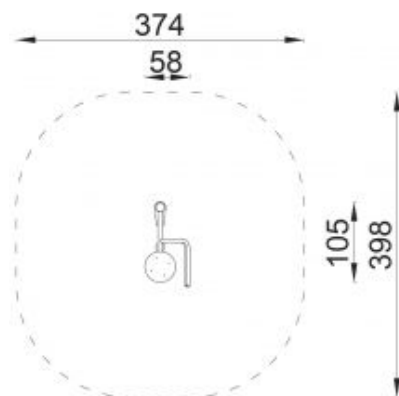

NOVUM

4422WO

Description

"Device functions: It strengthens the muscles of the waist and hips, shapes the whole body.

Method of use: Sit firmly on the seat. Grasp the handle with both hands and do the constant movement to the right and left."

Model type	Solitair
Serial number	4422WO
Equipment name	Sitting Twister

Join the action!

Product line	Action Outdoor Fitness Solitair
Age range	10 - 99
Unit measurements	62cm x 111cm x 205cm
Required surface area	400cm x 350cm
Impact area	14m ²
Free height of fall	0cm
Material	Powder coated zinc layer steel. Pole is made of a steel tubes diameter 114 mm. Holders and other tube elements are made of steel tube diameter 40 mm, 3,2 mm thickness. Seats: weather resistant HDPE. Pedals: stainless steel.
Heaviest part	0kg
Largest part	0cm - 0cm
Spare parts	Available
Installation time without grondwork	2 hour(s) / 2 person(s)
Special tools	Included
Anchoring	Equipment will be installed 30 cm under ground level on a concrete foundation. Extra concrete is needed for more stability
Remarks	