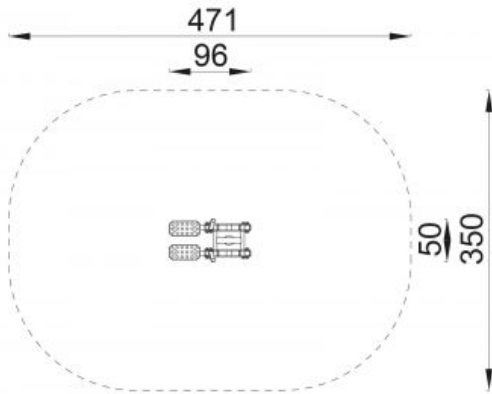

4416WO

Description

"Device functions: It activates and strengthens the lower part of the muscle. It improves the efficiency of the upper limbs and general physical condition.

Method of use: Place both feet on pedals and grab the handles. Move your legs separately back and forth at the same time. Help yourself by pushing and pulling the handles."

Model type	Solitair
Serial number	4416WO
Equipment name	Skier

Join the action!

Product line	Action Outdoor Fitness Solitair
Age range	10 - 99
Unit measurements	62cm x 137cm x 205cm
Required surface area	350cm x 470cm
Impact area	16.5m ²
Free height of fall	0cm
Material	Powder coated zinc layer steel. Pole is made of a steel tubes diameter 114 mm. Holders and other tube elements are made of steel tube diameter 40 mm, 3,2 mm thickness. Seats: weather resistant HDPE. Pedals: stainless steel.
Heaviest part	0kg
Largest part	0cm - 0cm
Spare parts	Available
Installation time without grondwork	2 hour(s) / 2 person(s)
Special tools	Included
Anchoring	Equipment will be installed 30 cm under ground level on a concrete foundation. Extra concrete is needed for more stability.
Remarks	.