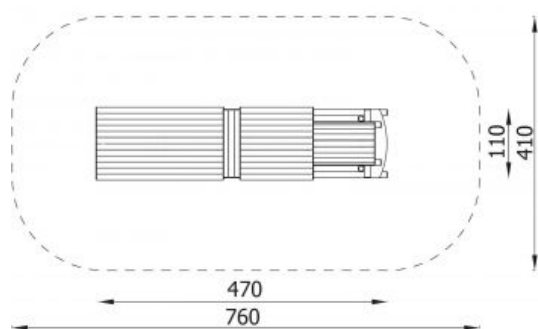

# Locomotive with a carriage 3501

**Product line** Action Mini Playgrounds Solitair

**Age range** 0 - 99

**Unit measurements** 110cm x 470cm x 175cm

**Required surface area** 410cm x 760cm

**Impact area** 29.5m<sup>2</sup>

**Free height of fall** 35cm

**Material** "Construction made of glue-laminated, round, wood with diameter of 10 cm fixed 10 cm above the ground level with metal anchors.  
Roof, security elements and panels are made of HDPE (high durable polyethylene) boards with pattern cuttings.  
All fittings and connectors are weather and UV resistant.  
Steel elements are protected against corrosion by zinc layer and powder paint coating."

**Heaviest part** 50kg

**Largest part** 110cm - 208cm

**Spare parts** Available

**Installation time without groundwork** 4 hour(s) / 3 person(s)

**Special tools** Included

**Anchoring** Poles are fixed in the ground at a depth of 60 cm on steel anchors. Concrete according to the assembly instructions.