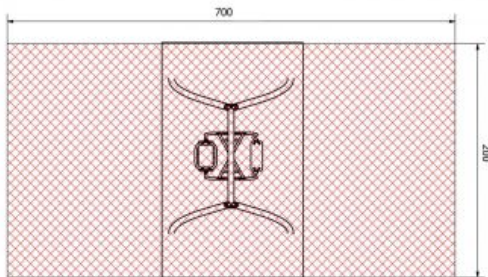

Description

Model type	Solitair
Serial number	9046
Equipment name	Parent and Child Seat 9046

Join the action!

Product line	Action Swings Solitair
Age range	0 - 0
Unit measurements	0cm x 0cm x 0cm
Required surface area	0cm x 0cm
Impact area	0m ²
Free height of fall	0cm
Material	
Heaviest part	kg
Largest part	cm - cm
Spare parts	None
Installation time without grondwork	0 hour(s) / 0 person(s)
Special tools	None
Anchoring	
Remarks	