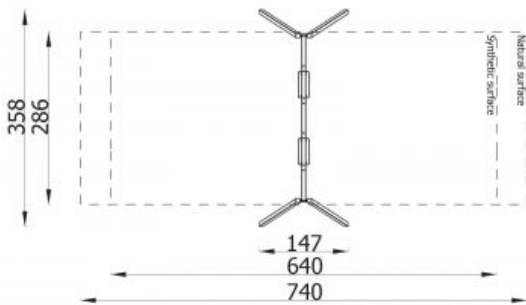

NOVUM

31210

Description

A traditional swing made of the highest quality materials, designed for two children.

Model type	Solitair
Serial number	31210
Equipment name	Metal Swing 31210 (Quadro)

Join the action!

Product line	Action Swings Solitair
Age range	3 - 14
Unit measurements	358cm x 147cm x 225cm
Required surface area	0cm x 0cm
Impact area	21.1m ²
Free height of fall	130cm

Material The device structure is made of S235 steel. Steel elements protected against corrosion by galvanizing and powder coating. All connectors and fittings resistant to weather conditions and UV radiation.

Heaviest part kg

Largest part cm - cm

Spare parts Available

Installation time without groundwork 0 hour(s) / 0 person(s)

Special tools Included

Anchoring The device is located below the ground level. Foundation according to the assembly instructions.