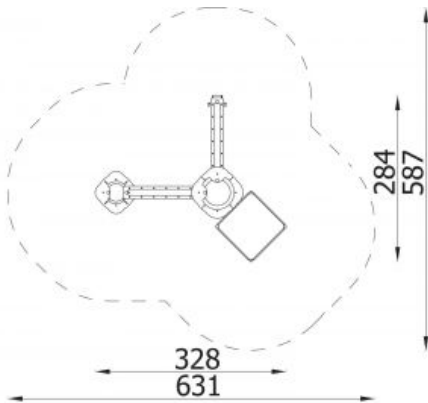

Model type	Solitaire
Serial number	3919MP
Equipment name	Aqueduct medium 3919

Join the action!

Product line	Action Sand and Water Solitair
Age range	0 - 99
Unit measurements	328cm x 284cm x 100cm
Required surface area	631cm x 587cm
Impact area	25.5m ²
Free height of fall	100cm
Material	"Bowl and metal elements made of stainless steel. Table and gutter elements made of HDPE Fasteners in stainless steel."
Heaviest part	kg
Largest part	cm - cm
Spare parts	None
Installation time without grondwork	15 hour(s) / 5 person(s)
Special tools	None
Anchoring	Poles are fixed in the ground at a depth of 60 cm on steel anchors. Concrete according to the assembly instructions.
Remarks	