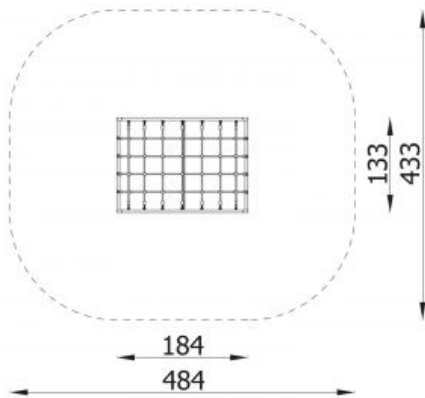

Model type	Solitaire
Serial number	42197MP
Equipment name	Arched interlace 42197

Join the action!

Arched interlace 42197

Product line	Action Public Metal Solitaire
Age range	3 - 14
Unit measurements	128cm x 184cm x 65cm
Required surface area	428cm x 484cm
Impact area	19m ²
Free height of fall	65cm

Material The structure is made of a 40x40 steel profile. Polypropylene ropes 16-18 mm with steel core resistant to vandalism and UV. All fittings and connectors are weather and UV resistant. Steel elements are protected against corrosion by powder paint coating.