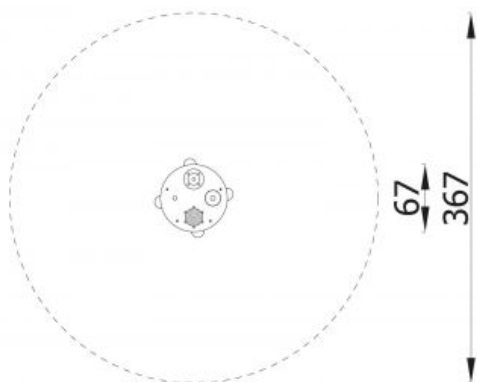

Description

Play table with an attractive strainer, funnel and a bowl used for pouring sand. The bottom table top is rotatable.

Model type	Solitaire
Serial number	3795EPO
Equipment name	Play with sand - rotating table 3795

Join the action!

Play with sand - rotating table 3795

Product line	Action Sand and Water Solitair
Age range	2 - 14
Unit measurements	67cm x 67cm x 56cm
Required surface area	367cm x 367cm
Impact area	10.5m ²
Free height of fall	56cm
Material	Made out of round steel pipe, mounted directly in the ground and HDPE panels. All fasteners resistant to atmospheric conditions and UV radiation. Steel elements protected against corrosion by zinc layer and powder coating.
Heaviest part	kg
Largest part	cm - cm
Spare parts	None
Installation time without grondwork	0 hour(s) / 0 person(s)
Special tools	None
Anchoring	Mounted directly in the ground at a depth of 47 cm on steel anchors. Concrete according to the assembly instructions.
Remarks	