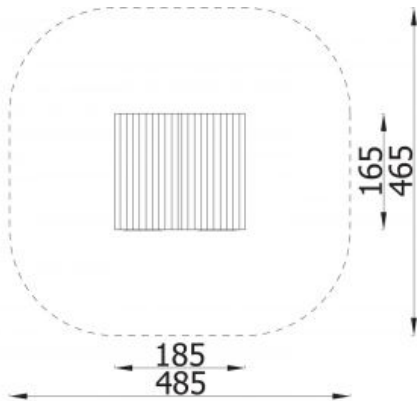

Description

House for children. It is a place for meetings and rest. It can also be a protection against adverse weather conditions.

Model type	Solitair
Serial number	3335EP
Equipment name	Wooden house 3335

Join the action!

Product line	Action Mini Playgrounds Solitair
Age range	0 - 99
Unit measurements	165cm x 185cm x 188cm
Required surface area	465cm x 485cm
Impact area	21m ²
Free height of fall	24cm
Material	Construction made of square wood profiles 90x90 mm, fixed direct in the ground. Roof made of wood. All fittings and connectors are weather and UV resistant.
Heaviest part	kg
Largest part	cm - cm
Spare parts	None
Installation time without grondwork	15 hour(s) / 5 person(s)
Special tools	None
Anchoring	Poles are fixed in the ground at a depth of 55 cm on steel anchors. Concrete according to the assembly instructions.
Remarks	