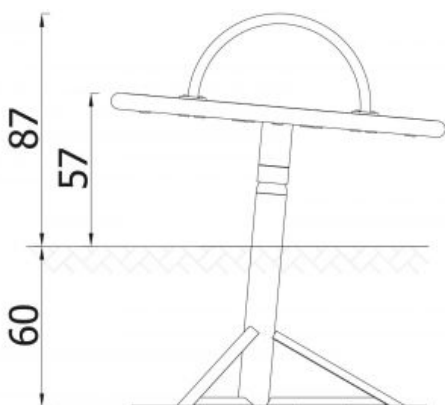

3212EPZ

Description

The original carousel in a modern form, made of extremely durable materials, is a perfect complement to the modern playground. Ideal for exercise coordination, it ensures a great and unforgettable fun.

Model type	Solitair
Serial number	3212EPZ
Equipment name	Handrails carousel 3212

Join the action!

Product line	Action Carousels Solitair
Age range	3 - 14
Unit measurements	126cm x 126cm x 87cm
Required surface area	726cm x 726cm
Impact area	41.5m ²
Free height of fall	100cm
Material	"Supporting column made of round steel pipe with cross-section 114.3 mm. The rotating part with bearing. Carousel platform made of high-pressure polyethylene (HDPE). Other parts made of round steel pipe with cross-section 60,3 and 38 mm. Steel elements protected against corrosion by zinc primer and powder coating."
Heaviest part	kg
Largest part	cm - cm
Spare parts	None
Installation time without groundwork	1 hour(s) / 2 person(s)
Special tools	None
Anchoring	Anchors are installed +/- 60 cm under ground level. Concrete is needed for more stability.
Remarks	