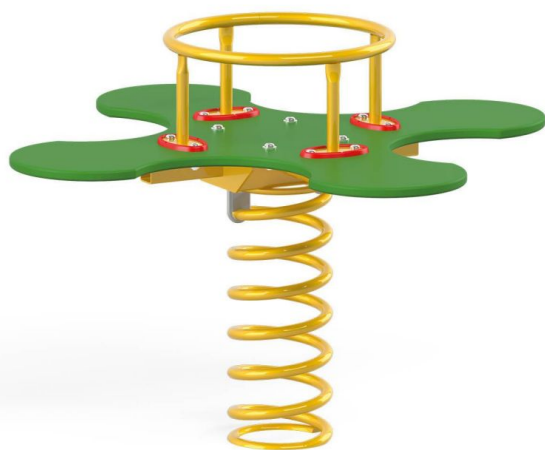

NOVUM

3009EPOK

Description

An indispensable element of every playground. Thanks to careful execution, it is the favorite companion of every child's play. Spring ride is an unforgettable adventure, which also develops coordination and balance. It provides children with unique entertainment in a friendly environment and creates the opportunity to use child energy positively.

Model type	Solitaire
Serial number	3009EPOK
Equipment name	Shamrock 3009

Join the action!

Product line	Action Spring Riders Solitair
Age range	3 - 12
Unit measurements	100cm x 100cm x 59cm
Required surface area	400cm x 400cm
Impact area	13m ²
Free height of fall	60cm
Material	Metal Base, Fastening materials (bolts etc.): Stainless steel, Steel parts: Zinc layer and powder coated, Panels: UV-resistant High Density Polyethylene (HDPE) Material thickness: 19mm
Heaviest part	35kg
Largest part	100cm - 100cm
Spare parts	Available
Installation time without grondwork	2 hour(s) / 1 person(s)
Special tools	Included
Anchoring	Posts are directly 45 cm longer and will be installed 45 cm under ground level.
Remarks	Safety surface is required.