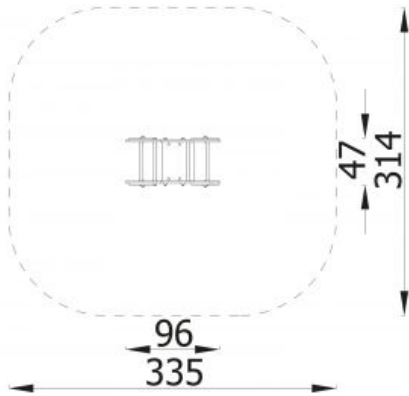

Model type	Solitaire
Serial number	3046EPZ
Equipment name	Car 3046

Join the action!

Product line	Action Spring Riders Solitair
Age range	1 - 12
Unit measurements	47cm x 96cm x 75cm
Required surface area	335cm x 314cm
Impact area	10m ²
Free height of fall	60cm
Material	Concrete Base, Fastening materials (bolts etc.): Stainless steel, Steel parts: Zinc primer and powder coated, Panels: UV-resistant High Density Polyethylene (HDPE) Material thickness: 19mm
Heaviest part	kg
Largest part	cm - cm
Spare parts	None
Installation time without grondwork	15 hour(s) / 5 person(s)
Special tools	None
Anchoring	Posts are directly 45 cm longer and will be installed 45 cm under ground level.
Remarks	