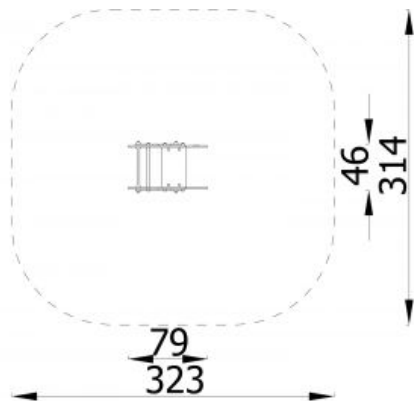

Model type	Solitair
Serial number	3006EPOK
Equipment name	Fish 3006

Join the action!

Product line	Action Spring Riders Solitair
Age range	1 - 12
Unit measurements	46cm x 79cm x 77cm
Required surface area	314cm x 323cm
Impact area	9.5m ²
Free height of fall	60cm

Material Metal Base, Fastening materials (bolts etc.): Stainless steel, Steel parts: Zinc layer and powder coated, Panels: UV-resistant High Density Polyethylene (HDPE) Material thickness: 19mm

Heaviest part 45kg