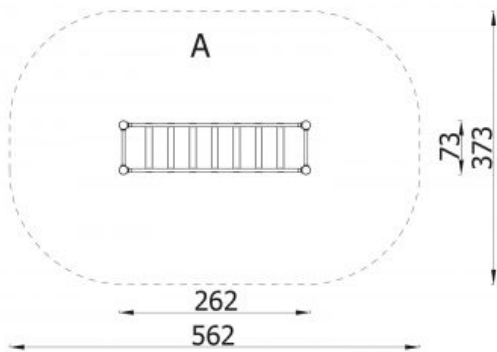

Model type	Solitair
Serial number	MK-118-12-010
Equipment name	Moving bridge MK-118-12-010 MK-118-12-010

Join the action!

Moving bridge MK-118-12-010 MK-118-12-010

Product line	Action Public Metal Solitaire
Age range	3 - 12
Unit measurements	73cm x 262cm x 104cm
Required surface area	373cm x 562cm
Impact area	19m ²
Free height of fall	21cm
Material	"Steel parts: zinc layer and powder coated. Panels: UV-resistant High Density Polyethylene (HDPE) with black core, exclusively manufactured for Action 4 Kids. Material thickness: 19mm!! Decks and bridge parts: galvanized steel, covered with an antiskid coating. Stainless steel AISI 304 for all slides and fastening materials (bolts etc.) Ropes for climbing nets etc.: 16 mm Poly-ferro long life rope, 6 threads! UV-resistant connectors for all rope connections."
Heaviest part	20kg
Largest part	10cm - 275cm
Spare parts	Available
Installation time without grondwork	2 hour(s) / 2 person(s)
Special tools	Included
Anchoring	Poles are fixed in the ground at a depth of 60 cm on steel anchors. Concrete according to the assembly instructions.
Remarks	no