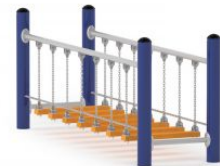

MK-118-12-010

Description

The bridge is a perfect complement to the playground. The possibility of balancing and moving on moving elements provides many positive impressions. Fun on the platform allows to spend time actively, develops coordination, balance, and teaches you control over your own body.

Model type	Solitair
Serial number	MK-118-12-010
Equipment name	Moving bridge MK-118-12-010 MK-118-12-010

Join the action!

Moving bridge MK-118-12-010 MK-118-12-010

Product line	Action Public Metal Solitaire
Age range	3 - 12
Unit measurements	73cm x 262cm x 104cm
Required surface area	373cm x 562cm
Impact area	19m ²
Free height of fall	21cm
Material	"Steel parts: zinc layer and powder coated. Panels: UV-resistant High Density Polyethylene (HDPE) with black core, exclusively manufactured for Action 4 Kids. Material thickness: 19mm!! Decks and bridge parts: galvanized steel, covered with an antiskid coating. Stainless steel AISI 304 for all slides and fastening materials (bolts etc.) Ropes for climbing nets etc.: 16 mm Poly-ferro long life rope, 6 threads! UV-resistant connectors for all rope connections."
Heaviest part	20kg
Largest part	10cm - 275cm
Spare parts	Available
Installation time without grondwork	2 hour(s) / 2 person(s)
Special tools	Included
Anchoring	Poles are fixed in the ground at a depth of 60 cm on steel anchors. Concrete according to the assembly instructions.
Remarks	no