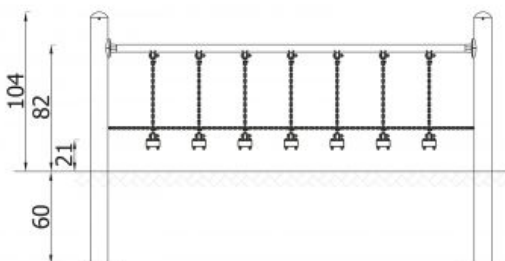

Model type	Solitair
Serial number	MK-118-12-010
Equipment name	Moving bridge MK-118-12-010 MK-118-12-010

Join the action!

Moving bridge MK-118-12-010 MK-118-12-010

Product line	Action Public Metal Solitaire
Age range	3 - 12
Unit measurements	73cm x 262cm x 104cm
Required surface area	373cm x 562cm
Impact area	19m ²
Free height of fall	21cm
Material	"Steel parts: zinc layer and powder coated. Panels: UV-resistant High Density Polyethylene (HDPE) with black core, exclusively manufactured for Action 4 Kids. Material thickness: 19mm!! Decks and bridge parts: galvanized steel, covered with an antiskid coating. Stainless steel AISI 304 for all slides and fastening materials (bolts etc.) Ropes for climbing nets etc.: 16 mm Poly-ferro long life rope, 6 threads! UV-resistant connectors for all rope connections."
Heaviest part	20kg
Largest part	10cm - 275cm
Spare parts	Available
Installation time without grondwork	2 hour(s) / 2 person(s)
Special tools	Included
Anchoring	Poles are fixed in the ground at a depth of 60 cm on steel anchors. Concrete according to the assembly instructions.
Remarks	no