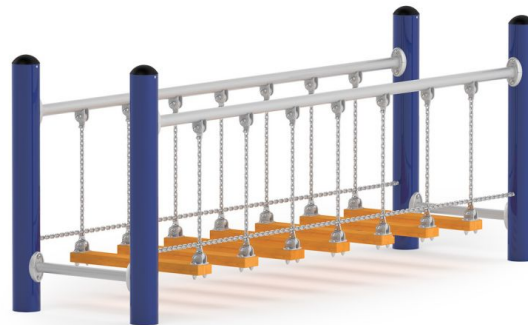

MK-118-12-010

Description

The bridge is a perfect complement to the playground. The possibility of balancing and moving on moving elements provides many positive impressions. Fun on the platform allows to spend time actively, develops coordination, balance, and teaches you control over your own body.

Model type	Solitair
Serial number	MK-118-12-010
Equipment name	Moving bridge MK-118-12-010 MK-118-12-010

Join the action!

Moving bridge MK-118-12-010 MK-118-12-010

Product line	Action Public Metal Solitaire
Age range	3 - 12
Unit measurements	73cm x 262cm x 104cm
Required surface area	373cm x 562cm
Impact area	19m ²
Free height of fall	21cm
Material	"Steel parts: zinc layer and powder coated. Panels: UV-resistant High Density Polyethylene (HDPE) with black core, exclusively manufactured for Action 4 Kids. Material thickness: 19mm!! Decks and bridge parts: galvanized steel, covered with an antiskid coating. Stainless steel AISI 304 for all slides and fastening materials (bolts etc.) Ropes for climbing nets etc.: 16 mm Poly-ferro long life rope, 6 threads! UV-resistant connectors for all rope connections."
Heaviest part	20kg
Largest part	10cm - 275cm
Spare parts	Available
Installation time without grondwork	2 hour(s) / 2 person(s)
Special tools	Included
Anchoring	Poles are fixed in the ground at a depth of 60 cm on steel anchors. Concrete according to the assembly instructions.
Remarks	no