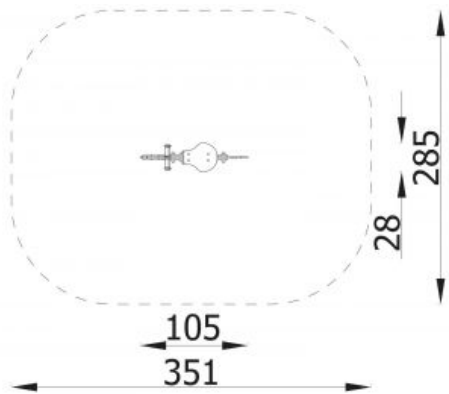

Model type	Solitaire
Serial number	3002EPZ
Equipment name	Cock 3002

Join the action!

Product line	Action Spring Riders Solitair
Age range	1 - 12
Unit measurements	28cm x 105cm x 84cm
Required surface area	285cm x 351cm
Impact area	9.5m ²
Free height of fall	60cm
Material	Concrete Base, Fastening materials (bolts etc.): Stainless steel, Steel parts: Zinc primer and powder coated, Panels: UV-resistant High Density Polyethylene (HDPE) Material thickness: 19mm
Heaviest part	30kg
Largest part	83cm - 115cm
Spare parts	Available
Installation time without grondwork	1 hour(s) / 1 person(s)
Special tools	Included
Anchoring	Posts are directly 45 cm longer and will be installed 45 cm under ground level.
Remarks	Safety surface is required.