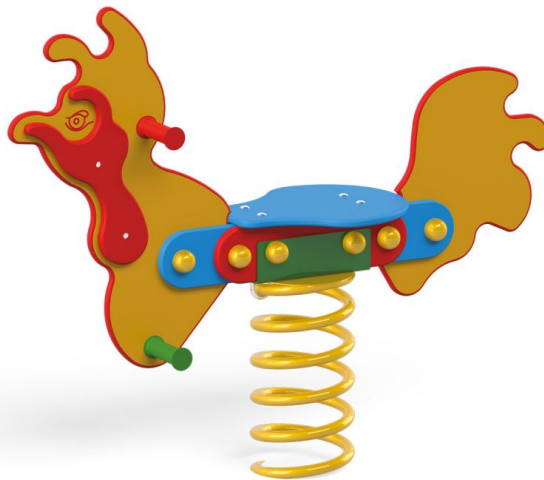

NOVUM

3002EPZ

Description

An indispensable element of every playground. Thanks to careful execution, it is the favorite companion of every child's play. Spring ride is an unforgettable adventure, which also develops coordination and balance. It provides children with unique entertainment in a friendly environment and creates the opportunity to use child energy positively.

Model type	Solitaire
Serial number	3002EPZ
Equipment name	Cock 3002

Join the action!

Product line	Action Spring Riders Solitair
Age range	1 - 12
Unit measurements	28cm x 105cm x 84cm
Required surface area	285cm x 351cm
Impact area	9.5m ²
Free height of fall	60cm
Material	Concrete Base, Fastening materials (bolts etc.): Stainless steel, Steel parts: Zinc primer and powder coated, Panels: UV-resistant High Density Polyethylene (HDPE) Material thickness: 19mm
Heaviest part	30kg
Largest part	83cm - 115cm
Spare parts	Available
Installation time without grondwork	1 hour(s) / 1 person(s)
Special tools	Included
Anchoring	Posts are directly 45 cm longer and will be installed 45 cm under ground level.
Remarks	Safety surface is required.