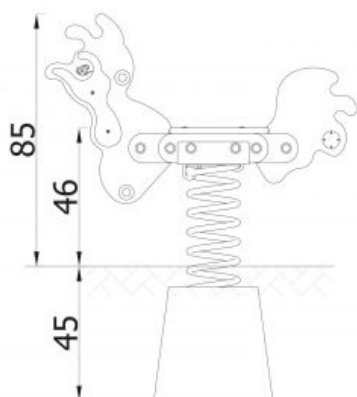

Model type	Solitaire
Serial number	3002EPZ
Equipment name	Cock 3002

Join the action!

Product line	Action Spring Riders Solitair
Age range	1 - 12
Unit measurements	28cm x 105cm x 84cm
Required surface area	285cm x 351cm
Impact area	9.5m ²
Free height of fall	60cm
Material	Concrete Base, Fastening materials (bolts etc.): Stainless steel, Steel parts: Zinc primer and powder coated, Panels: UV-resistant High Density Polyethylene (HDPE) Material thickness: 19mm
Heaviest part	30kg
Largest part	83cm - 115cm
Spare parts	Available
Installation time without grondwork	1 hour(s) / 1 person(s)
Special tools	Included
Anchoring	Posts are directly 45 cm longer and will be installed 45 cm under ground level.
Remarks	Safety surface is required.