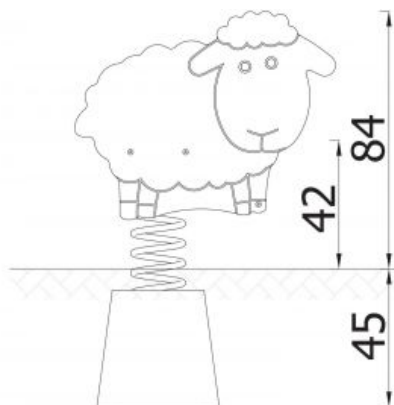

NOVUM

3058EPO

Description

An indispensable element of every playground. Thanks to careful execution, it is the favorite companion of every child's play. Spring ride is an unforgettable adventure, which also develops coordination and balance. It provides children with unique entertainment in a friendly environment and creates the opportunity to use child energy positively.

Model type	Solitaire
Serial number	3058EPO
Equipment name	Sheep 3058

Join the action!

Product line	Action Spring Riders Solitair
Age range	3 - 14
Unit measurements	85cm x 49cm x 84cm
Required surface area	332cm x 321cm
Impact area	9.8m ²
Free height of fall	42cm
Material	Concrete Base, Fastening materials (bolts etc.): Stainless steel, Steel parts: Zinc layer and powder coated, Panels: UV-resistant High Density Polyethylene (HDPE) Material thickness: 19mm
Heaviest part	kg
Largest part	cm - cm
Spare parts	None
Installation time without grondwork	15 hour(s) / 5 person(s)
Special tools	None
Anchoring	Posts are directly 45 cm longer and will be installed 45 cm under ground level.
Remarks	