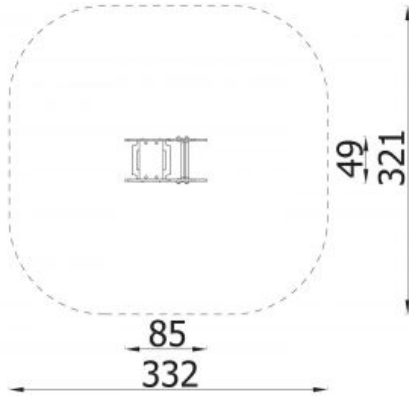

Model type	Solitaire
Serial number	3058EPO
Equipment name	Sheep 3058

Join the action!

Product line	Action Spring Riders Solitair
Age range	3 - 14
Unit measurements	85cm x 49cm x 84cm
Required surface area	332cm x 321cm
Impact area	9.8m ²
Free height of fall	42cm
Material	Concrete Base, Fastening materials (bolts etc.): Stainless steel, Steel parts: Zinc layer and powder coated, Panels: UV-resistant High Density Polyethylene (HDPE) Material thickness: 19mm
Heaviest part	kg
Largest part	cm - cm
Spare parts	None
Installation time without grondwork	15 hour(s) / 5 person(s)
Special tools	None
Anchoring	Posts are directly 45 cm longer and will be installed 45 cm under ground level.
Remarks	