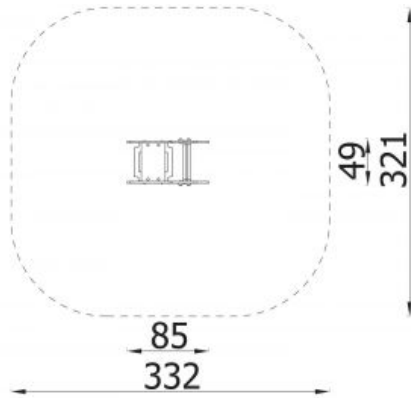

Model type	Solitaire
Serial number	3058EPZ
Equipment name	Sheep 3058

Join the action!

Sheep 3058

Product line	Action Spring Riders Solitair
Age range	3 - 14
Unit measurements	85cm x 49cm x 84cm
Required surface area	332cm x 321cm
Impact area	9.8m ²
Free height of fall	42cm
Material	Concrete Base, Fastening materials (bolts etc.): Stainless steel, Steel parts: Zinc primer and powder coated, Panels: UV-resistant High Density Polyethylene (HDPE) Material thickness: 19mm
Heaviest part	kg
Largest part	cm - cm
Spare parts	None
Installation time without grondwork	15 hour(s) / 5 person(s)
Special tools	None
Anchoring	Posts are directly 45 cm longer and will be installed 45 cm under ground level.
Remarks	