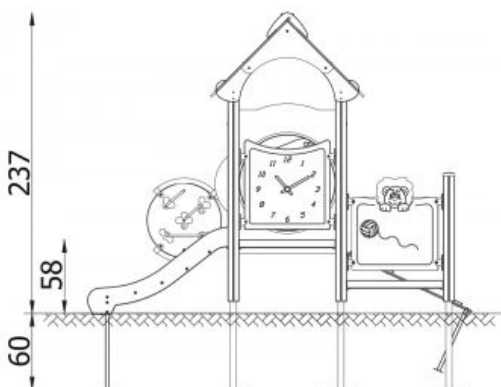

NOVUM

12432MPN

Description

A set designed for the youngest, just starting their adventures with playgrounds. Vivid colors of individual elements encourage exploration and discovering the secrets of this place. Contains 3 square platforms, gable roof, stainless steel slide, tube bridge, 3 security panels, gymnastic bar, abacus and rose manipulations

Model type	Solitair
Serial number	12432MPN
Equipment name	Quadro toddler 12432

Join the action!

Product line	Action Quadro Metal Solitair
Age range	3 - 14
Unit measurements	285cm x 305cm x 237cm
Required surface area	570cm x 660cm
Impact area	31.5m ²
Free height of fall	59cm

Material

"Bearing posts made of square steel profiles with a cross 9x9xcm, fixed direct in the ground. Antislip platforms. Roofs, security elements and panels are made of HDPE (high durable polyethylene) boards with pattern cuttings. Sliding surface is made of acid-proof, stainless steel sheet. Ropes made of polypropylene with a steel core, thickness 16-18 mm, vandalism and UV resistant. All fittings and connectors are weather and UV resistant. Wood elements are oiled or covered with a colour glaze. Steel elements are protected against corrosion with zinc layer and powder paint coating."

Heaviest part	kg
Largest part	cm - cm
Spare parts	None
Installation time without grondwork	10 hour(s) / 2 person(s)

Special tools None

Anchoring

Poles are fixed in the ground at a depth of 60 cm on steel anchors. Concrete according to the assembly instructions.