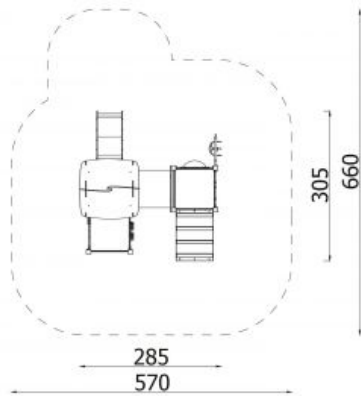

Model type	Solitair
Serial number	12432MPN
Equipment name	Quadro toddler 12432

Join the action!

Product line	Action Quadro Metal Solitair
Age range	3 - 14
Unit measurements	285cm x 305cm x 237cm
Required surface area	570cm x 660cm
Impact area	31.5m ²
Free height of fall	59cm

Material

"Bearing posts made of square steel profiles with a cross 9x9xcm, fixed direct in the ground. Antislip platforms. Roofs, security elements and panels are made of HDPE (high durable polyethylene) boards with pattern cuttings. Sliding surface is made of acid-proof, stainless steel sheet. Ropes made of polypropylene with a steel core, thickness 16-18 mm, vandalism and UV resistant. All fittings and connectors are weather and UV resistant. Wood elements are oiled or covered with a colour glaze. Steel elements are protected against corrosion with zinc layer and powder paint coating."

Heaviest part	kg
Largest part	cm - cm
Spare parts	None
Installation time without grondwork	10 hour(s) / 2 person(s)

Special tools None

Anchoring

Poles are fixed in the ground at a depth of 60 cm on steel anchors. Concrete according to the assembly instructions.