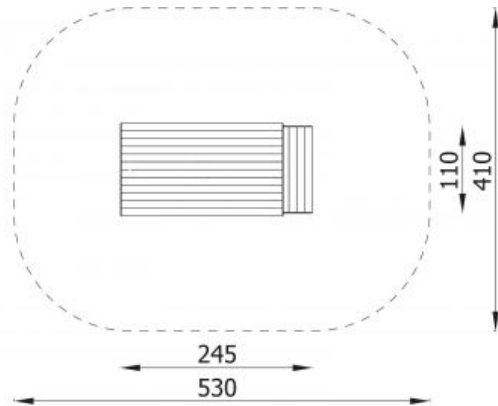

Model type	Solitair
Serial number	3502EPZ
Equipment name	Carriage 3502

Join the action!

Product line	Action Mini Playgrounds Solitair
Age range	0 - 99
Unit measurements	110cm x 245cm x 175cm
Required surface area	410cm x 530cm
Impact area	20m ²
Free height of fall	35cm

Material "Construction made of glue-laminated, round, wood with diameter of 10 cm fixed 10 cm above the ground level with metal anchors.
Roof, security elements and panels are made of HDPE (high durable polyethylene) boards with pattern cuttings.
All fittings and connectors are weather and UV resistant.
Steel elements are protected against corrosion by zinc primer and powder paint coating."

Heaviest part	50kg
Largest part	110cm - 208cm
Spare parts	Available

Installation time without groundwork 3 hour(s) / 2 person(s)

Special tools Included

Anchoring Poles are fixed in the ground at a depth of 60 cm on steel anchors. Concrete according to the assembly instructions.