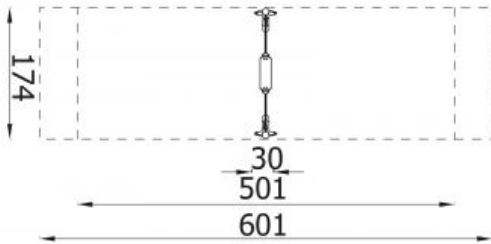

3171Z

Description

Original and innovative, one-man swing, whose seat is attached to stable pillars with durable steel chains. Will encourage happy children to play. It triggers positive emotions, it provides a lot of joy. Calms, trains coordination of movements, balance and muscle strength.

Model type	Solitair
Serial number	3171Z
Equipment name	Swing Flower 3171

Join the action!

Product line	Action Swings Solitaire
Age range	1 - 3
Unit measurements	30cm x 174cm x 142cm
Required surface area	601cm x 174cm
Impact area	10.5m ²
Free height of fall	83cm
Material	Supporting columns made of round steel pipe 88.9 mm. Panels made of high-pressure polyethylene (HDPE). All fasteners resistant to weather conditions and UV radiation. Steel elements protected against corrosion by zinc primer and powder coating.
Heaviest part	kg
Largest part	cm - cm
Spare parts	None
Installation time without groundwork	1 hour(s) / 2 person(s)
Special tools	None
Anchoring	Poles are fixed in the ground at a depth of 60 cm on steel anchors. Concrete according to the assembly instructions.
Remarks	