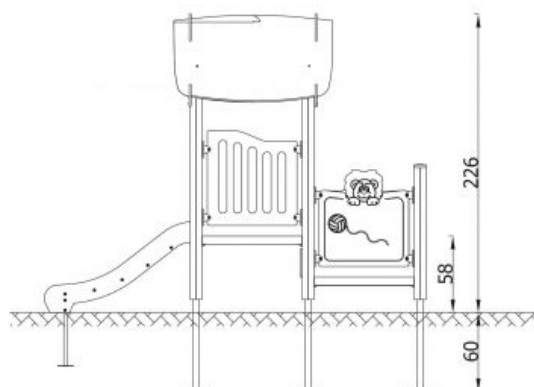

Heaviest part	kg
Largest part	cm - cm
Spare parts	None
Installation time without grondwork	2 hour(s) / 3 person(s)
Special tools	None

Anchoring

Poles are fixed in the ground at a depth of 60 cm on steel anchors. Concrete according to the assembly instructions.

Remarks