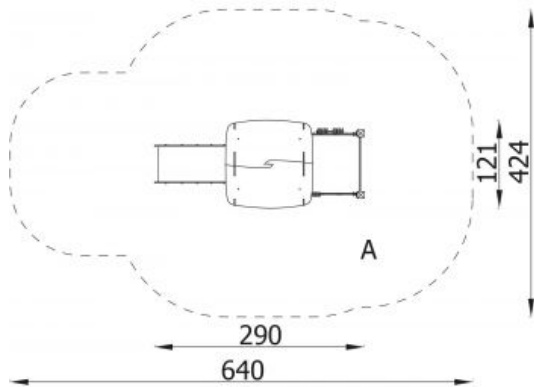

NOVUM

12327EPZ

Description

Set was created for the youngest users of playgrounds. Low steps and slide ensure ease of access and safety of use. Contains 2 square platforms, stainless steel slide, 2 security panels, bear manipulation, abacus manipulation, gable roof, gymnastic bar

Model type	Modulair
Serial number	12327EPZ
Equipment name	Quadro toddler 12327

Join the action!

Quadro toddler 12327

Product line	Action Mini Playgrounds Modulair
Age range	0 - 3
Unit measurements	121cm x 290cm x 225cm
Required surface area	424cm x 640cm
Impact area	22m ²
Free height of fall	58cm

Material

Bearing posts are square and have a cross section of 9x9 cm. They are made of glue-laminated wood, fixed 10 cm above the ground level with metal anchors.

Antislip platforms.

Roofs, security elements and panels are made of HDPE (high durable polyethylene) boards with pattern cuttings.

Anchoring

Poles are fixed in the ground at a depth of 60 cm on steel anchors. Concrete according to the assembly instructions.

Remarks