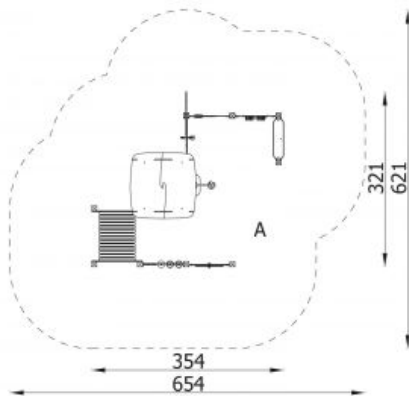

NOVUM

12320EPZN

Description

The Quadro 12320 set was created for the youngest users of playgrounds. A short tunnel bridge is a real challenge for kids. His defeat requires good coordination and cunning. Security with a game of tic-tac-toe, numerous manipulations: bear, abacus, hypnotist are attractions that will encourage children to play, and at the same time a great opportunity to practice small motor skills, visual and motor coordination and logical thinking.

Join the action!

Product line	Action Mini Playgrounds Modulair
Age range	0 - 3
Unit measurements	354cm x 321cm x 210cm
Required surface area	654cm x 621cm
Impact area	32m ²
Free height of fall	40cm

Material Bearing posts are square and have a cross section of 9x9 cm. They are made of glue-laminated wood, fixed 10 cm above the ground level with metal anchors. Antislip platforms. Roofs, security elements and panels are made of HDPE (high durable polyethylene) boards with pattern cuttings. Sliding surface is made of acid-proof, stainless steel sheet. All fittings and connectors are weather and UV resistant. Wood elements are oiled or covered with a colour glaze. Steel elements are protected against corrosion by zinc primer and powder paint coating.

Heaviest part kg

Largest part cm - cm

Spare parts None

Installation time without grondwork 4 hour(s) / 2 person(s)

Special tools None

Anchoring Poles are fixed in the ground at a depth of 60 cm on steel anchors. Concrete according to the assembly instructions.