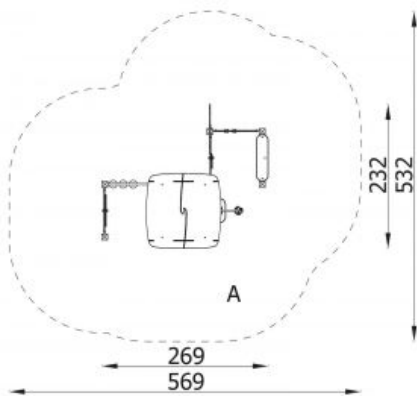

Join the action!

Product line	Action Mini Playgrounds Modulair
Age range	0 - 3
Unit measurements	269cm x 232cm x 210cm
Required surface area	569cm x 532cm
Impact area	23.5m ²
Free height of fall	40cm

Material Bearing posts are square and have a cross section of 9x9 cm. They are made of glue-laminated wood, fixed 10 cm above the ground level with metal anchors. Antislip platforms. Roofs, security elements and panels are made of HDPE (high durable polyethylene) boards with pattern cuttings. Sliding surface is made of acid-proof, stainless steel sheet. All fittings and connectors are weather and UV resistant. Wood elements are oiled or covered with a colour glaze. Steel elements are protected against corrosion with zinc layer and powder paint coating.

Heaviest part	kg
Largest part	cm - cm
Spare parts	None
Installation time without grondwork	3 hour(s) / 2 person(s)

Special tools None

Anchoring Poles are fixed in the ground at a depth of 60 cm on steel anchors. Concrete according to the assembly instructions.