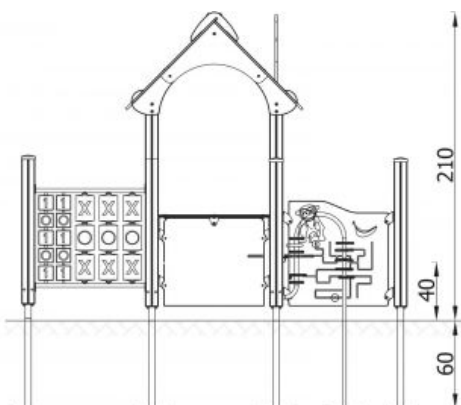

Join the action!

Product line	Action Mini Playgrounds Modulair
Age range	0 - 3
Unit measurements	269cm x 232cm x 210cm
Required surface area	569cm x 532cm
Impact area	23.5m ²
Free height of fall	40cm

Material Bearing posts are square and have a cross section of 9x9 cm. They are made of glue-laminated wood, fixed 10 cm above the ground level with metal anchors. Antislip platforms. Roofs, security elements and panels are made of HDPE (high durable polyethylene) boards with pattern cuttings. Sliding surface is made of acid-proof, stainless steel sheet. All fittings and connectors are weather and UV resistant. Wood elements are oiled or covered with a colour glaze. Steel elements are protected against corrosion with zinc layer and powder paint coating.

Heaviest part	kg
Largest part	cm - cm
Spare parts	None
Installation time without grondwork	3 hour(s) / 2 person(s)

Special tools None

Anchoring Poles are fixed in the ground at a depth of 60 cm on steel anchors. Concrete according to the assembly instructions.