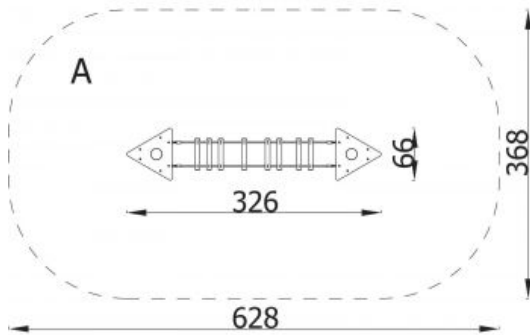

Description

Element from the Mini Park series. In combination with other modules, it creates various types of obstacles in the form of ladders, climbing, moving bridges.

Model type	Solitair
Serial number	2908
Equipment name	Module 8 - Faulty bridge

Join the action!

Product line	Action Multi Climbers Solitair
Age range	3 - 14
Unit measurements	341cm x 79cm x 220cm
Required surface area	641cm x 391cm
Impact area	25m ²
Free height of fall	39cm
Material	Glue-laminated wood. Ropes made of polypropylene with a steel core, thickness 16-18 mm, vandalism and UV resistant. Platforms with non-slip surface. All fittings and connectors are weather and UV resistant. Steel elements are protected against corrosion by zinc primer and powder paint coating.
Heaviest part	kg
Largest part	cm - cm
Spare parts	None
Installation time without groundwork	2 hour(s) / 2 person(s)
Special tools	None
Anchoring	Installation according to the assembly instructions.
Remarks	