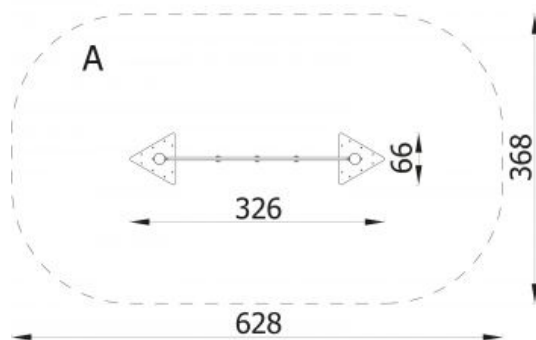

## Module 4 - Bamboo creepers

<b>Product line</b>	Action Multi Climbers Solitair
<b>Age range</b>	3 - 14
<b>Unit measurements</b>	338cm x 78cm x 220cm
<b>Required surface area</b>	640cm x 380cm
<b>Impact area</b>	22.4m <sup>2</sup>
<b>Free height of fall</b>	43cm
<b>Material</b>	Glue-laminated wood. Ropes made of polypropylene with a steel core, thickness 16-18 mm, vandalism and UV resistant. Platforms with non-slip surface. All fittings and connectors are weather and UV resistant. Steel elements are protected against corrosion by zinc primer and powder paint coating.
<b>Heaviest part</b>	kg
<b>Largest part</b>	cm - cm
<b>Spare parts</b>	None
<b>Installation time without groundwork</b>	2 hour(s) / 2 person(s)
<b>Special tools</b>	None
<b>Anchoring</b>	Installation according to the assembly instructions.
<b>Remarks</b>	