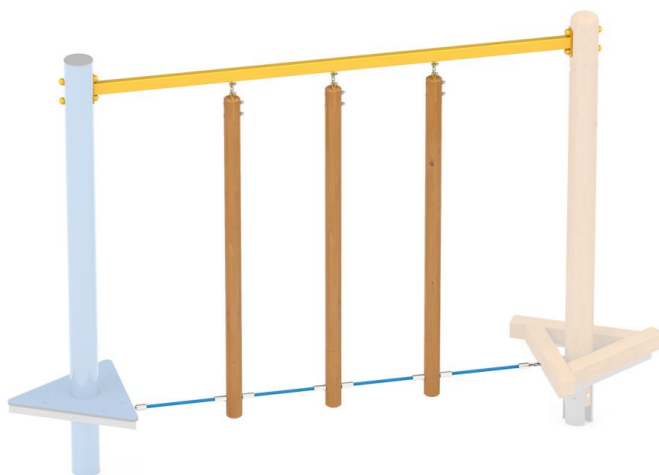

## Description

Element from the Mini Park series. In combination with other modules, it creates various types of obstacles in the form of ladders, climbing, moving bridges.

<b>Model type</b>	Solitair
<b>Serial number</b>	2904
<b>Equipment name</b>	Module 4 - Bamboo creepers

## Module 4 - Bamboo creepers

<b>Product line</b>	Action Multi Climbers Solitair
<b>Age range</b>	3 - 14
<b>Unit measurements</b>	338cm x 78cm x 220cm
<b>Required surface area</b>	640cm x 380cm
<b>Impact area</b>	22.4m <sup>2</sup>
<b>Free height of fall</b>	43cm
<b>Material</b>	Glue-laminated wood. Ropes made of polypropylene with a steel core, thickness 16-18 mm, vandalism and UV resistant. Platforms with non-slip surface. All fittings and connectors are weather and UV resistant. Steel elements are protected against corrosion by zinc primer and powder paint coating.
<b>Heaviest part</b>	kg
<b>Largest part</b>	cm - cm
<b>Spare parts</b>	None
<b>Installation time without groundwork</b>	2 hour(s) / 2 person(s)
<b>Special tools</b>	None
<b>Anchoring</b>	Installation according to the assembly instructions.
<b>Remarks</b>	