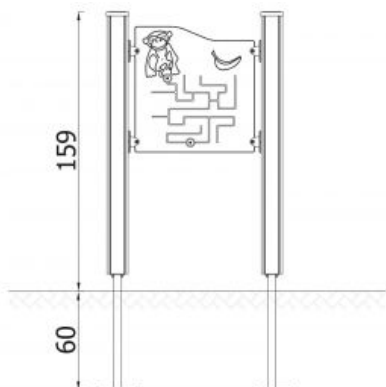

## Description

Children love to play, solve quizzes and puzzles. The labyrinth with the monkey will surely intrigue young puzzler lovers.

<b>Model type</b>	Solitaire
<b>Serial number</b>	3612EP
<b>Equipment name</b>	Monkey manipulation 3612

# Monkey manipulation 3612

<b>Product line</b>	Action Sundries Solitair
<b>Age range</b>	0 - 3
<b>Unit measurements</b>	13cm x 101cm x 159cm
<b>Required surface area</b>	313cm x 401cm
<b>Impact area</b>	13m <sup>2</sup>
<b>Free height of fall</b>	0cm
<b>Material</b>	"Bearing posts have a diameter of 12 cm and are made of glue-laminated, round, wood, fixed 10 cm above the ground level with metal anchors. Panels made of HDPE (high durable polyethylene) boards. All fittings and connectors are weather and UV resistant. Steel elements are protected against corrosion by zinc primer and powder paint coating. "
<b>Heaviest part</b>	kg
<b>Largest part</b>	cm - cm
<b>Spare parts</b>	None
<b>Installation time without grondwork</b>	1 hour(s) / 2 person(s)
<b>Special tools</b>	None
<b>Anchoring</b>	Poles are fixed in the ground at a depth of 60 cm on steel anchors. Concrete according to the assembly instructions.
<b>Remarks</b>	