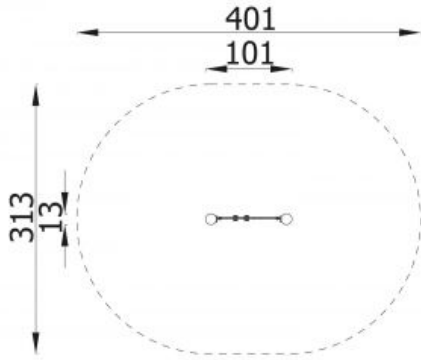

# Monkey manipulation 3612

<b>Product line</b>	Action Sundries Solitair
<b>Age range</b>	0 - 3
<b>Unit measurements</b>	13cm x 101cm x 159cm
<b>Required surface area</b>	313cm x 401cm
<b>Impact area</b>	13m <sup>2</sup>
<b>Free height of fall</b>	0cm
<b>Material</b>	"Bearing posts have a diameter of 12 cm and are made of glue-laminated, round, wood, fixed 10 cm above the ground level with metal anchors. Panels made of HDPE (high durable polyethylene) boards. All fittings and connectors are weather and UV resistant. Steel elements are protected against corrosion by zinc primer and powder paint coating. "
<b>Heaviest part</b>	kg
<b>Largest part</b>	cm - cm
<b>Spare parts</b>	None
<b>Installation time without grondwork</b>	1 hour(s) / 2 person(s)
<b>Special tools</b>	None
<b>Anchoring</b>	Poles are fixed in the ground at a depth of 60 cm on steel anchors. Concrete according to the assembly instructions.
<b>Remarks</b>	