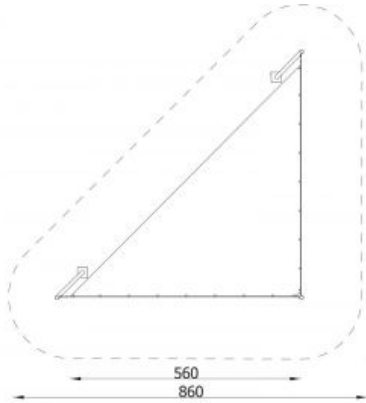

37660

Description

Triangular roofing is certainly welcome element on every playground. During hot summer days it will protect young users from burning sun or summer rain.

Model type	Solitair
Serial number	37660
Equipment name	Triangular sandbox roof 3766

Join the action!

Triangular sandbox roof 3766

Product line	Action Sand and Water Solitair
Age range	0 - 12
Unit measurements	560cm x 560cm x 290cm
Required surface area	860cm x 860cm
Impact area	70m ²
Free height of fall	0cm
Material	Canopy made of polyester fabric. All fasteners resistant to atmospheric conditions and UV radiation. Steel elements protected against corrosion by zinc layer and powder coating.
Heaviest part	kg
Largest part	cm - cm
Spare parts	None
Installation time without grondwork	1 hour(s) / 1 person(s)
Special tools	None
Anchoring	Mounted directly in the ground at a depth of 100 cm.
Remarks	