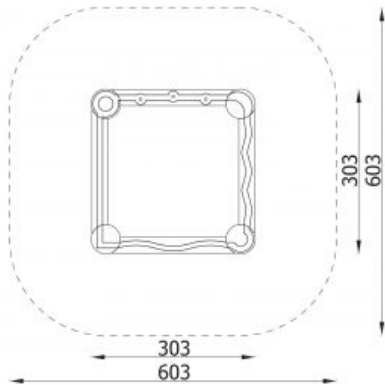

Model type	Solitair
Serial number	3764EP
Equipment name	Square Sandbox with HDPE 3764

Join the action!

NOVUM

Square Sandbox with HDPE 3764

Product line	Action Sand and Water Solitair
Age range	0 - 12
Unit measurements	303cm x 303cm x 30cm
Required surface area	603cm x 603cm
Impact area	36m ²
Free height of fall	30cm
Material	"Sandbox made of impregnated pine wood and HDPE panels. Fasteners are weather and UV resistant."
Heaviest part	kg
Largest part	cm - cm
Spare parts	None
Installation time without grondwork	3 hour(s) / 3 person(s)
Special tools	None
Anchoring	Mounted directly in the ground at a depth of 30 cm.
Remarks	