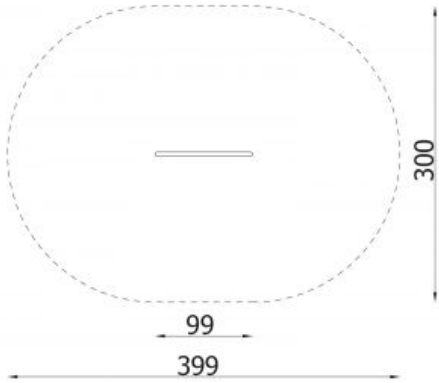

| | |
|-----------------------|---------------------------|
| Model type | Solitair |
| Serial number | MK-119-02 |
| Equipment name | Push-up bars II MK-119-02 |

Join the action!

| | |
|--|--|
| Product line | Action Outdoor Fitness Solitair |
| Age range | 0 - 12 |
| Unit measurements | 99cm x 300cm x 28cm |
| Required surface area | 399cm x 300cm |
| Impact area | 12m ² |
| Free height of fall | 28cm |
| Material | Bars made of steel pipe with diameter of 42,4 mm. Protected against corrosion by zinc layer and powder paint coating. |
| Heaviest part | kg |
| Largest part | cm - cm |
| Spare parts | None |
| Installation time without grondwork | 1 hour(s) / 1 person(s) |
| Special tools | None |
| Anchoring | Posts are directly 60 cm longer and will be installed 60 cm under ground level. Concrete is needed for more stability. |
| Remarks | |