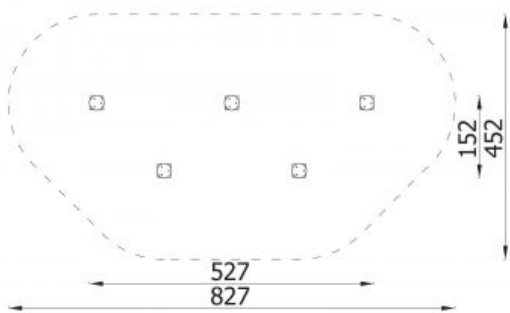

MK-122-07

Description

A set of five slalom poles for jumping. The solid construction is made of weather-resistant steel. They are a perfect complement to the fitness park.

Overcoming them develops overall physical fitness and improves fitness and agility.

Model type	Solitaire
Serial number	MK-122-07
Equipment name	Slalom Poles 122 MK-122-07

Join the action!

Product line	Action Public Metal Solitaire
Age range	0 - 12
Unit measurements	152cm x 527cm x 63cm
Required surface area	452cm x 827cm
Impact area	31m ²
Free height of fall	63cm
Material	Bearing posts are made of round, steel pipes with a diameter of 110 mm, fixed direct in the ground. All fittings and connectors are weather and UV resistant. Steel elements are protected against corrosion by zinc layer and powder paint coating.
Heaviest part	kg
Largest part	cm - cm
Spare parts	None
Installation time without grondwork	3 hour(s) / 2 person(s)
Special tools	None
Anchoring	Posts are directly 90 cm longer and will be installed 90 cm under ground level. Concrete is needed for more stability.
Remarks	