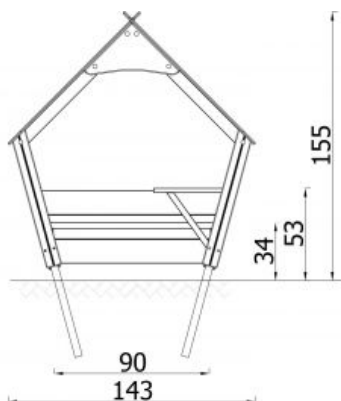

## **Description**

House for children. It is a place for meetings and rest. It can also be a protection against adverse weather conditions.

<b>Model type</b>	Solitair
<b>Serial number</b>	3321EP
<b>Equipment name</b>	House for toddlers 3321

*Join the action!*

<b>Product line</b>	Action Mini Playgrounds Solitair
<b>Age range</b>	0 - 3
<b>Unit measurements</b>	143cm x 122cm x 155cm
<b>Required surface area</b>	443cm x 422cm
<b>Impact area</b>	18m <sup>2</sup>
<b>Free height of fall</b>	34cm
<b>Material</b>	Construction made of square steel profiles 90x90 mm, fixed direct in the ground. Roof made of polythene HDPE panels. All fittings and connectors are weather and UV resistant. Steel elements are protected against corrosion with zinc primer and powder paint coating.
<b>Heaviest part</b>	kg
<b>Largest part</b>	cm - cm
<b>Spare parts</b>	None
<b>Installation time without grondwork</b>	3 hour(s) / 2 person(s)
<b>Special tools</b>	None
<b>Anchoring</b>	Poles are fixed in the ground at a depth of 60 cm on steel anchors. Concrete according to the assembly instructions.
<b>Remarks</b>	