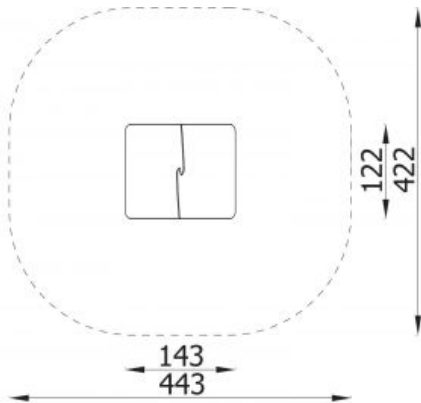

*Join the action!*

<b>Product line</b>	Action Mini Playgrounds Solitair
<b>Age range</b>	0 - 3
<b>Unit measurements</b>	143cm x 122cm x 155cm
<b>Required surface area</b>	443cm x 422cm
<b>Impact area</b>	18m <sup>2</sup>
<b>Free height of fall</b>	34cm
<b>Material</b>	Construction made of square steel profiles 90x90 mm, fixed direct in the ground. Roof made of polythene HDPE panels. All fittings and connectors are weather and UV resistant. Steel elements are protected against corrosion with zinc primer and powder paint coating.
<b>Heaviest part</b>	kg
<b>Largest part</b>	cm - cm
<b>Spare parts</b>	None
<b>Installation time without grondwork</b>	3 hour(s) / 2 person(s)
<b>Special tools</b>	None
<b>Anchoring</b>	Poles are fixed in the ground at a depth of 60 cm on steel anchors. Concrete according to the assembly instructions.
<b>Remarks</b>	