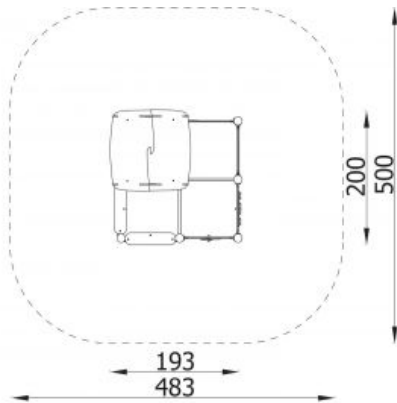

NOVUM

3319MP

Description

House for children. It is a place for meetings and rest. It can also be a protection against adverse weather conditions. Contains 4 square platforms, gable roof, tic-tac-toe, 5 security panels and 2 shop panels.

Model type	Solitair
Serial number	3319MP
Equipment name	John's Hut 3319

Join the action!

Product line	Action Mini Playgrounds Solitair
Age range	0 - 12
Unit measurements	193cm x 200cm x 207cm
Required surface area	483cm x 500cm
Impact area	24m ²
Free height of fall	25cm

Material Bearing posts are made of round, steel pipes with a diameter of 114 cm, fixed direct in the ground. Antislip platforms. Roof, security elements and panels are made of HDPE (high durable polyethylene) boards with pattern cuttings. All fittings and connectors are weather and UV resistant. Steel elements are protected against corrosion by zinc primer and powder paint coating.