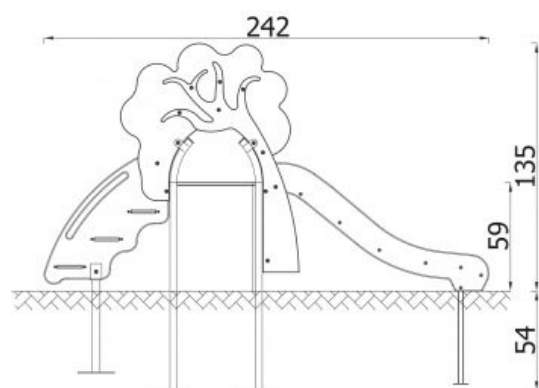

NOVUM

7207EPO

Description

Visually attractive, designed for the youngest users of the playground, the slide teaches balancing with your own body (taking such a position to properly exit and do not fall). It allows you to exercise balance. The colorful slide is a proposal for the youngest users of playgrounds. The construction of the device makes it extremely safe, both the stairs and the slide are secured by the sides of laminated plywood, making it impossible to drop from the device. It has stairs leading to the platform, from which you can slide using a slip.

Model type Solitair

Serial number	7207EPO
Equipment name	Slide Tree 7207

Join the action!

Product line	Action Slides Solitair
Age range	0 - 3
Unit measurements	242cm x 59cm x 135cm
Required surface area	588cm x 358cm
Impact area	18m ²
Free height of fall	59cm
Material	<p>Panels made of high-pressure polyethylene (HDPE).</p> <p>All fasteners resistant to atmospheric conditions and UV radiation.</p> <p>Steel elements protected against corrosion by zinc layer and powder coating.</p>
Heaviest part	kg
Largest part	cm - cm
Spare parts	None
Installation time without grondwork	1 hour(s) / 2 person(s)
Special tools	None
Anchoring	<p>Device anchors mounted at different depths below ground level.</p> <p>Foundation in accordance with the instructions assembly.</p>
Remarks	