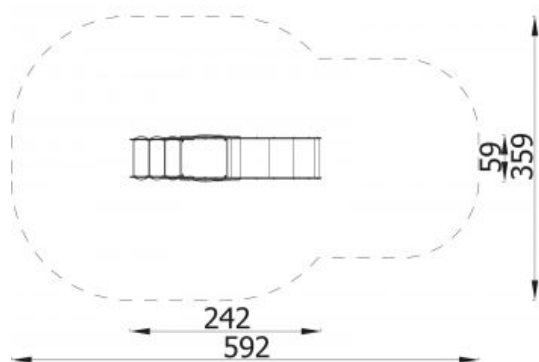

NOVUM

7207EPO

Description

Visually attractive, designed for the youngest users of the playground, the slide teaches balancing with your own body (taking such a position to properly exit and do not fall). It allows you to exercise balance. The colorful slide is a proposal for the youngest users of playgrounds. The construction of the device makes it extremely safe, both the stairs and the slide are secured by the sides of laminated plywood, making it impossible to drop from the device. It has stairs leading to the platform, from which you can slide using a slip.

Model type Solitair

Serial number	7207EPO
Equipment name	Slide Tree 7207

Join the action!

Product line	Action Slides Solitair
Age range	0 - 3
Unit measurements	242cm x 59cm x 135cm
Required surface area	588cm x 358cm
Impact area	18m ²
Free height of fall	59cm
Material	<p>Panels made of high-pressure polyethylene (HDPE).</p> <p>All fasteners resistant to atmospheric conditions and UV radiation.</p> <p>Steel elements protected against corrosion by zinc layer and powder coating.</p>
Heaviest part	kg
Largest part	cm - cm
Spare parts	None
Installation time without grondwork	1 hour(s) / 2 person(s)
Special tools	None
Anchoring	<p>Device anchors mounted at different depths below ground level.</p> <p>Foundation in accordance with the instructions assembly.</p>
Remarks	