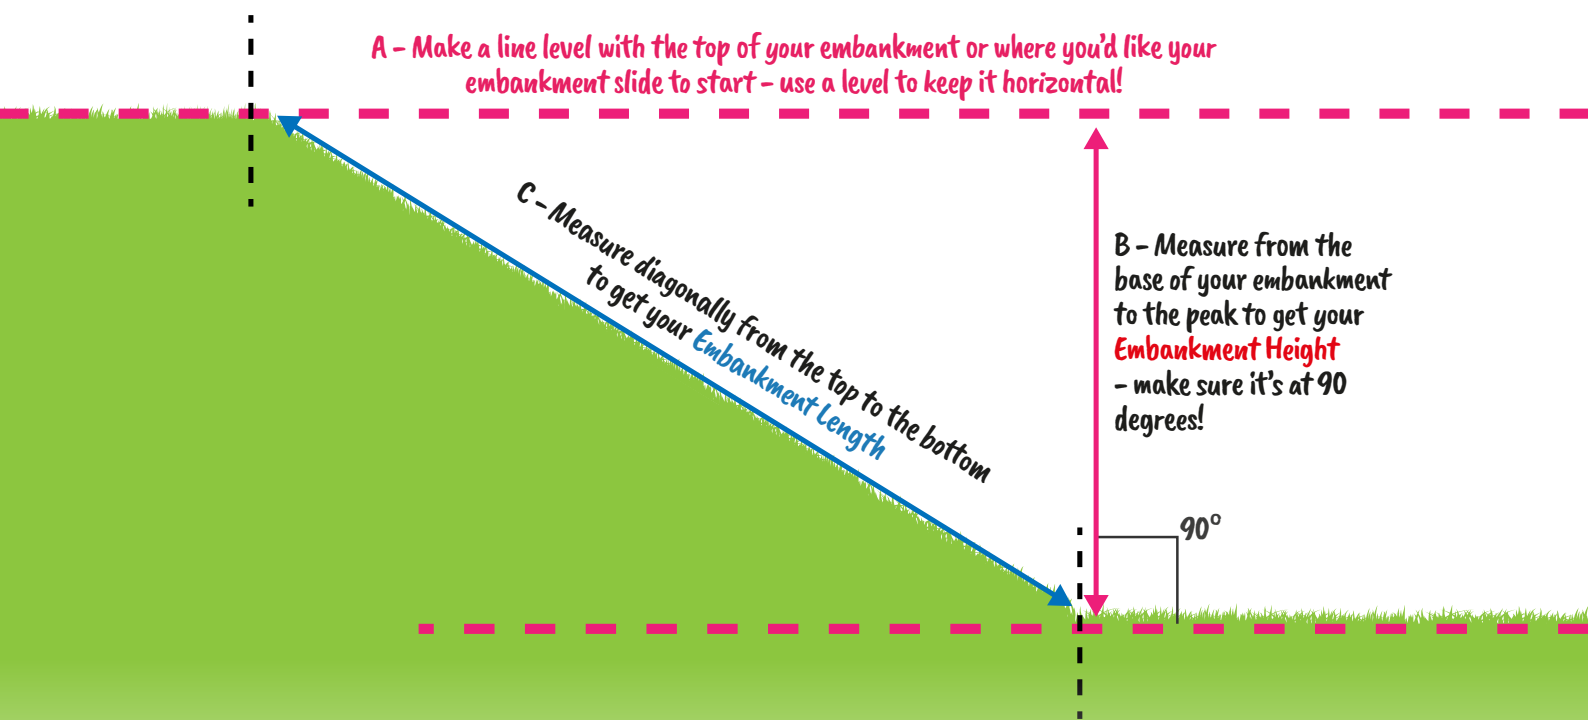

Versatile Embankment Slide

by **Playdale**
Playgrounds™

Gone are the days of needing a specific slope gradient to be able to install an embankment slide. Playdale's NEW Versatile Embankment Slide will fit gradients and heights of most existing banks or mounds.

This easy to use diagram will show you how to measure the length and height of your embankment. Then we'll do the rest!

Get in touch and let us have your **Embankment Length** and **Embankment Height** measurements. We will then find your perfect fit embankment slide!