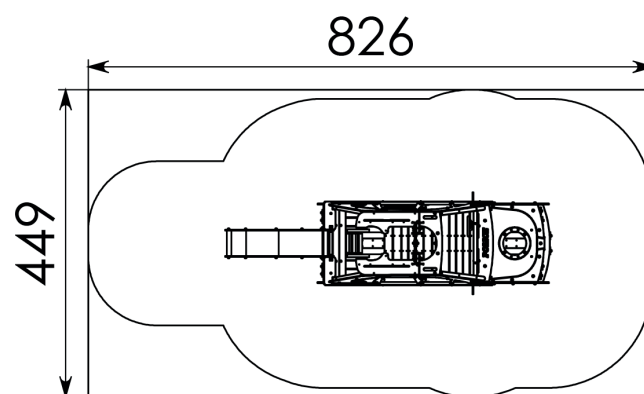

Product Sheet

FIREMAN'S CAR

T020

2-6 YEARS

3-2 PERSONS-HOURS

Product Information

Product type Fireman's car
 Certification EN-1176
 Dimensions 4,8 x 1,5 x 1,3 m
 (length x width x height)

Technical Information

Maximum fall height 1,14 m
 Security zone 37 m²
 Number of children 8
 Concrete required
 Surface fixation available

Materials

Type of wood: larch and oak
 10 cm thick round wooden poles cut outside the heart
 HDPE polyethylene sheet material
 Polyester coated aluminum tube treated against rust
 HDPE polyethylene steering wheel
 Stainless steel slide with HDPE polyethylene sides
 Flower-shaped protection caps

Product Description

Play equipment in the shape of a red fireman's car for children aged 2 to 6. The children can enter the fireman's car via round crawl tunnels in the wheels of the car. At the back there's a stainless steel slide. The outside of the car is completely made of HDPE polyethylene. At one side of the car you can find a maze and on the other side of the car you can find a small abacus. The fireman's car is delivered almost completely pre-assembled. All nuts and bolts are completely covered with flower-shaped protection caps.

Product Sheet

FIREMAN'S CAR

T020

Security Zone

Oppervlakte: 37m² **Afmetingen:** 1.49mx 4.74mx 1.32m **Valhoogte:** 1,14m