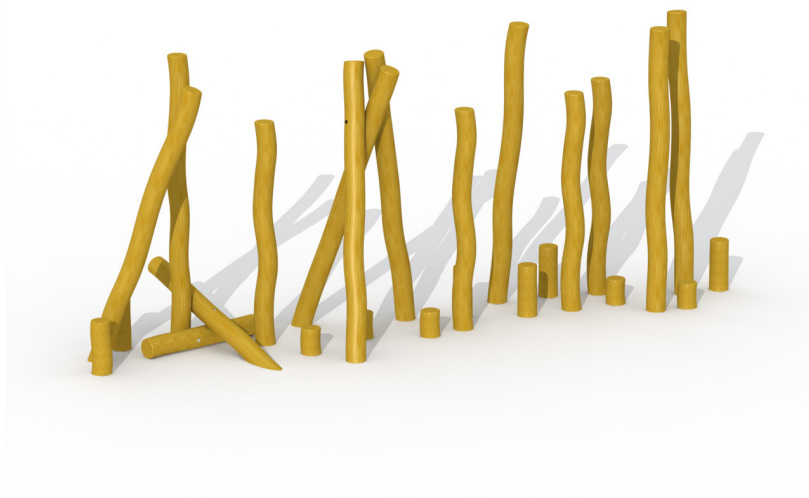

Product Sheet

JUNGLE IN ROBINIA (25 POSTS)

Page 2/2

RO825