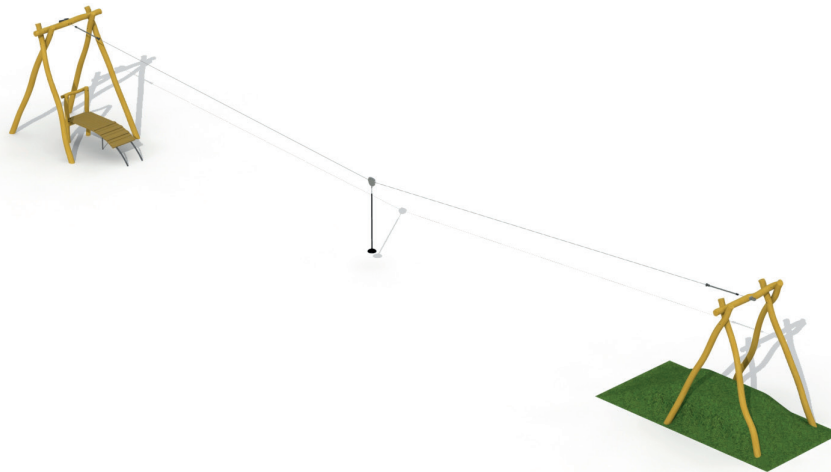

Product Sheet

AERIAL RUNWAY IN ROBINIA (1 PLATFORM)

15012019

RO344

6-15 YEARS

3-9,5 PERSONS-HOURS

Product Information

Product type	Robinia playground equipment
Certification	EN-1176
Dimensions	30,3 x 2,9 x 4,0 m (length x width x height)

Technical Information

Maximum fall height	1,40 m
Security zone	127 m ²
Number of children	1
Concrete required	
No surface fixation available	

Materials

Type of wood: robinia
 16 cm and 18 cm thick round wooden poles
 Steel wire (diameter 10 mm)
 Platform planks 22 and 35 mm thick
 Round rubber seat with galvanized chain
 Inox impact spring with rubber brake
 Galvanized metal base supports
 Flower-shaped protection caps

Product Description

Playground equipment for children aged 6 to 15. This wooden aerial runway is a fun way to bridge a long distance. The aerial runway has 1 start platform. The children can climb on the start platform and mount on the round rubber seat. This one is attached to the runner by a covered galvanized chain. The children walk from the start platform and slide to the other side while seated on the rubber seat. The roundwooden robinia poles have a diameter of 16 and 18 cm and are fixed into the ground by using metal base supports. All metal parts are treated against rust and all nuts and bolts are completely covered with plastic protection caps.

Product Sheet

AERIAL RUNWAY IN ROBINIA (1 PLATFORM)

15012019

RO344

Security Zone